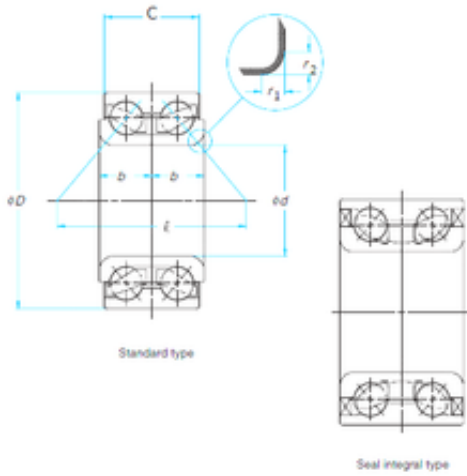

# BROWNING BEARING COMPANY

43 mm x 82 mm x 45 mm timken 510006 bearing

Bearing No. 510006

Size	43x82x45 mm
Bore Diameter	43 mm
Outer Diameter	82 mm
Width	45 mm
d	43 mm
D	82 mm
B	45 mm

510006 Bearing 2D drawings and 3D CAD models