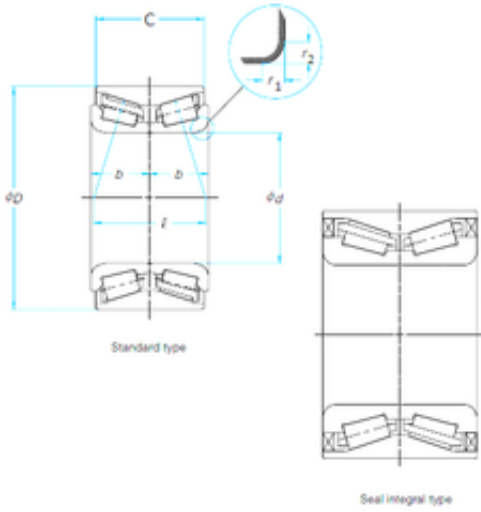

# BROWNING BEARING COMPANY

42 mm x 72 mm x 38 mm timken 517008 bearing

Bearing No. 517008

Size	42x72x38 mm
Bore Diameter	42 mm
Outer Diameter	72 mm
Width	38 mm
d	42 mm
D	72 mm
B	38 mm
C	35 mm

517008 Bearing 2D drawings and 3D CAD models