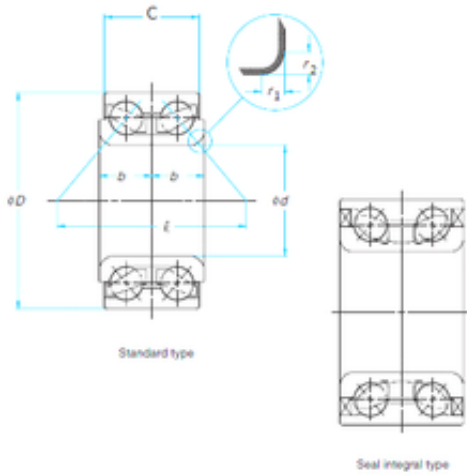

# BROWNING BEARING COMPANY

45 mm x 84 mm x 42 mm timken 510050 bearing

Bearing No. 510050

Size	45x84x42 mm
Bore Diameter	45 mm
Outer Diameter	84 mm
Width	42 mm
d	45 mm
D	84 mm
B	42 mm

510050 Bearing 2D drawings and 3D CAD models