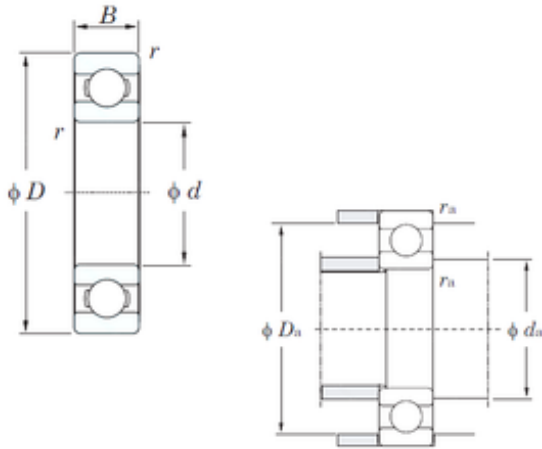

BROWNING BEARING COMPANY

30 mm x 62 mm x 16 mm koyo 6206 bearing

Bearing No. 6206

6206 Bearing 2D drawings and 3D CAD models

Size	30x62x16 mm
Bore Diameter	30 mm
Outer Diameter	62 mm
Width	16 mm
d	30 mm
D	62 mm
B	16 mm
C	16 mm
r min.	1 mm
da min.	35 mm
Da max.	57 mm
ra max.	1 mm
Weight	0,199 Kg
Basic dynamic load rating (C)	19,5 kN
Basic static load rating (C0)	11,3 kN
(Grease) Lubrication Speed	11000 r/min
(Oil) Lubrication Speed	13000 r/min
Category	Single Row Ball Bearings
Inventory	2.0
Manufacturer Name	KOYO
Minimum Buy Quantity	N/A
Weight / Kilogram	0.217
EAN	0605790060847
Product Group	B00308
Enclosure	Open
Precision Class	ABEC 1 ISO P0

BROWNING BEARING COMPANY

Maximum Capacity / Filling Slot	No
Rolling Element	Ball Bearing
Snap Ring	No
Internal Special Features	No
Cage Material	Steel
Internal Clearance	C0-Medium
Inch - Metric	Metric
Long Description	30MM Bore; 62MM Outside Diameter; 16MM Outer Race Diameter; Open; Ball Bearing; ABEC 1 ISO P0; No Filling Slot; No Snap Ring; No Internal Special Features
Category	Single Row Ball Bearing
UNSPSC	31171504
Harmonized Tariff Code	8482.10.50.68
Noun	Bearing
Keyword String	Ball
Manufacturer URL	http://www.koyousa.com
Manufacturer Item Number	6206
Weight / LBS	0.477
Outside Diameter	2.441 Inch 62 Millimeter
Bore	1.181 Inch 30 Millimeter
Outer Race Width	0.63 Inch 16 Millimeter
Bearing No.	6206
r(min)	1
Cr	24.3
C0r	11.3
Cu	0.800
f0	13.9
Grease lub.	11000
Oil lub.	13000