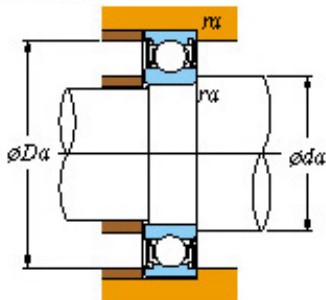

## 17 x 47 x 14 koyo 6303 2rs bearing

### ■ Mounting dimensions

6303 2rs Bearing 2D drawings and 3D CAD models

Bearing No. 6303 2rs

| Bearing No.                 | 6303 2RS |
|-----------------------------|----------|
| d                           | 17       |
| D                           | 47       |
| B                           | 14       |
| r(min)                      | 1        |
| Cr                          | 17.0     |
| C0r                         | 6.65     |
| Cu                          | 0.550    |
| f0                          | 12.4     |
| Grease lub.                 | 15000    |
| da(min)                     | 22       |
| da(max)                     | 24.3     |
| Da(max)                     | 42       |
| ra(max)                     | 1        |
| (Refer.)Mass(Open type)(kg) | 0.115    |