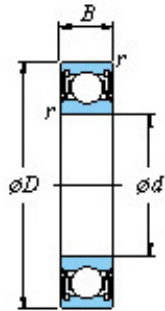

## 17 x 47 x 14 koyo 6303 2rs bearing

### ■ Mounting dimensions

6303 2rs Bearing 2D drawings and 3D CAD models

Bearing No. 6303 2rs

| Bearing No.                 | 6303 2RS |
|-----------------------------|----------|
| d                           | 17       |
| D                           | 47       |
| B                           | 14       |
| r(min)                      | 1        |
| Cr                          | 17.0     |
| C0r                         | 6.65     |
| Cu                          | 0.550    |
| f0                          | 12.4     |
| Grease lub.                 | 15000    |
| da(min)                     | 22       |
| da(max)                     | 24.3     |
| Da(max)                     | 42       |
| ra(max)                     | 1        |
| (Refer.)Mass(Open type)(kg) | 0.115    |