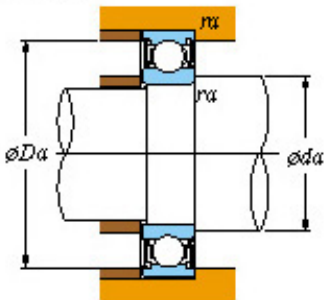

BROWNING BEARING COMPANY

■ Mounting dimensions

6004 2rs Bearing 2D drawings and 3D CAD models

20 x 42 x 12 koyo 6004 2rs bearing

Bearing No. 6004 2rs

Bearing No.	6004 2RS
d	20
D	42
B	12
r(min)	0.6
Cr	11.7
C0r	5.05
Cu	0.350
f0	13.9
Grease lub.	17000
da(min)	24
da(max)	25
Da(max)	38
ra(max)	0.6
(Refer.)Mass(Open type)(kg)	0.069