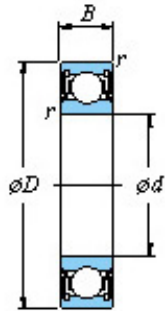

BROWNING BEARING COMPANY

■ Mounting dimensions

6004 2rs Bearing 2D drawings and 3D CAD models

20 x 42 x 12 koyo 6004 2rs bearing

Bearing No. 6004 2rs

Bearing No.	6004 2RS
d	20
D	42
B	12
r(min)	0.6
Cr	11.7
C0r	5.05
Cu	0.350
f0	13.9
Grease lub.	17000
da(min)	24
da(max)	25
Da(max)	38
ra(max)	0.6
(Refer.)Mass(Open type)(kg)	0.069