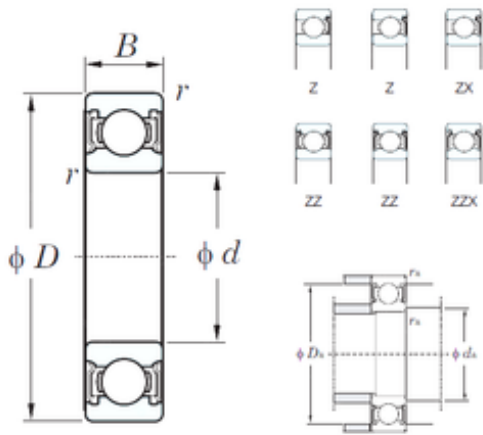

BROWNING BEARING COMPANY

15 mm x 35 mm x 11 mm koyo 6202z bearing

Bearing No. 6202z

| | |
|-------------------------------|--------------------------|
| Size | 15x35x11 mm |
| Bore Diameter | 15 mm |
| Outer Diameter | 35 mm |
| Width | 11 mm |
| d | 15 mm |
| D | 35 mm |
| B | 11 mm |
| C | 11 mm |
| r min. | 0,6 mm |
| da min. | 19 mm |
| da max | 19,5 mm |
| Da max. | 31 mm |
| ra max. | 0,6 mm |
| Weight | 0,045 Kg |
| Basic dynamic load rating (C) | 7,65 kN |
| Basic static load rating (C0) | 3,75 kN |
| (Grease) Lubrication Speed | 20000 r/min |
| (Oil) Lubrication Speed | 24000 r/min |
| Category | Single Row Ball Bearings |
| Inventory | 0.0 |
| Manufacturer Name | KOYO |
| Minimum Buy Quantity | N/A |
| Weight / Kilogram | 0.047 |
| Product Group | B00308 |
| Enclosure | 1 Metal Shield |
| Precision Class | ABEC 1 ISO P0 |

6202z Bearing 2D drawings and 3D CAD models

BROWNING BEARING COMPANY

| | |
|---------------------------------|--|
| Maximum Capacity / Filling Slot | No |
| Rolling Element | Ball Bearing |
| Snap Ring | No |
| Internal Special Features | No |
| Cage Material | Steel |
| Internal Clearance | C0-Medium |
| Inch - Metric | Metric |
| Long Description | 15MM Bore; 35MM Outside Diameter; 11MM Outer Race Width; 1 Metal Shield; Ball Bearing; ABEC 1 ISO P0; No Filling Slot; No Snap Ring; No Internal Special Features; C0-Medium Internal Clearance; Steel |
| Other Features | Deep Groove |
| Category | Single Row Ball Bearing |
| UNSPSC | 31171504 |
| Harmonized Tariff Code | 8482.10.50.68 |
| Noun | Bearing |
| Keyword String | Ball |
| Manufacturer URL | http://www.koyousa.com |
| Weight / LBS | 0.09921 |
| Outer Race Width | 0.433 Inch 11 Millimeter |
| Bore | 0.591 Inch 15 Millimeter |
| Inner Race Width | 0 Inch 0 Millimeter |
| Outside Diameter | 1.378 Inch 35 Millimeter |