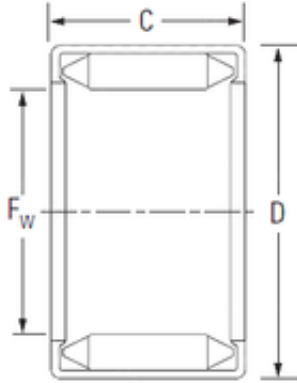

BROWNING BEARING COMPANY

koyo 18bm2416 bearing

Bearing No. 18bm2416

Size	18x24x16 mm
Bore Diameter	18 mm
Outer Diameter	24 mm
Width	16 mm
Fw	18 mm
D	24 mm
C	16 mm
Weight	0,018 Kg
Basic dynamic load rating (C)	16,5 kN
Basic static load rating (C0)	29,1 kN

18bm2416 Bearing 2D drawings and 3D CAD models